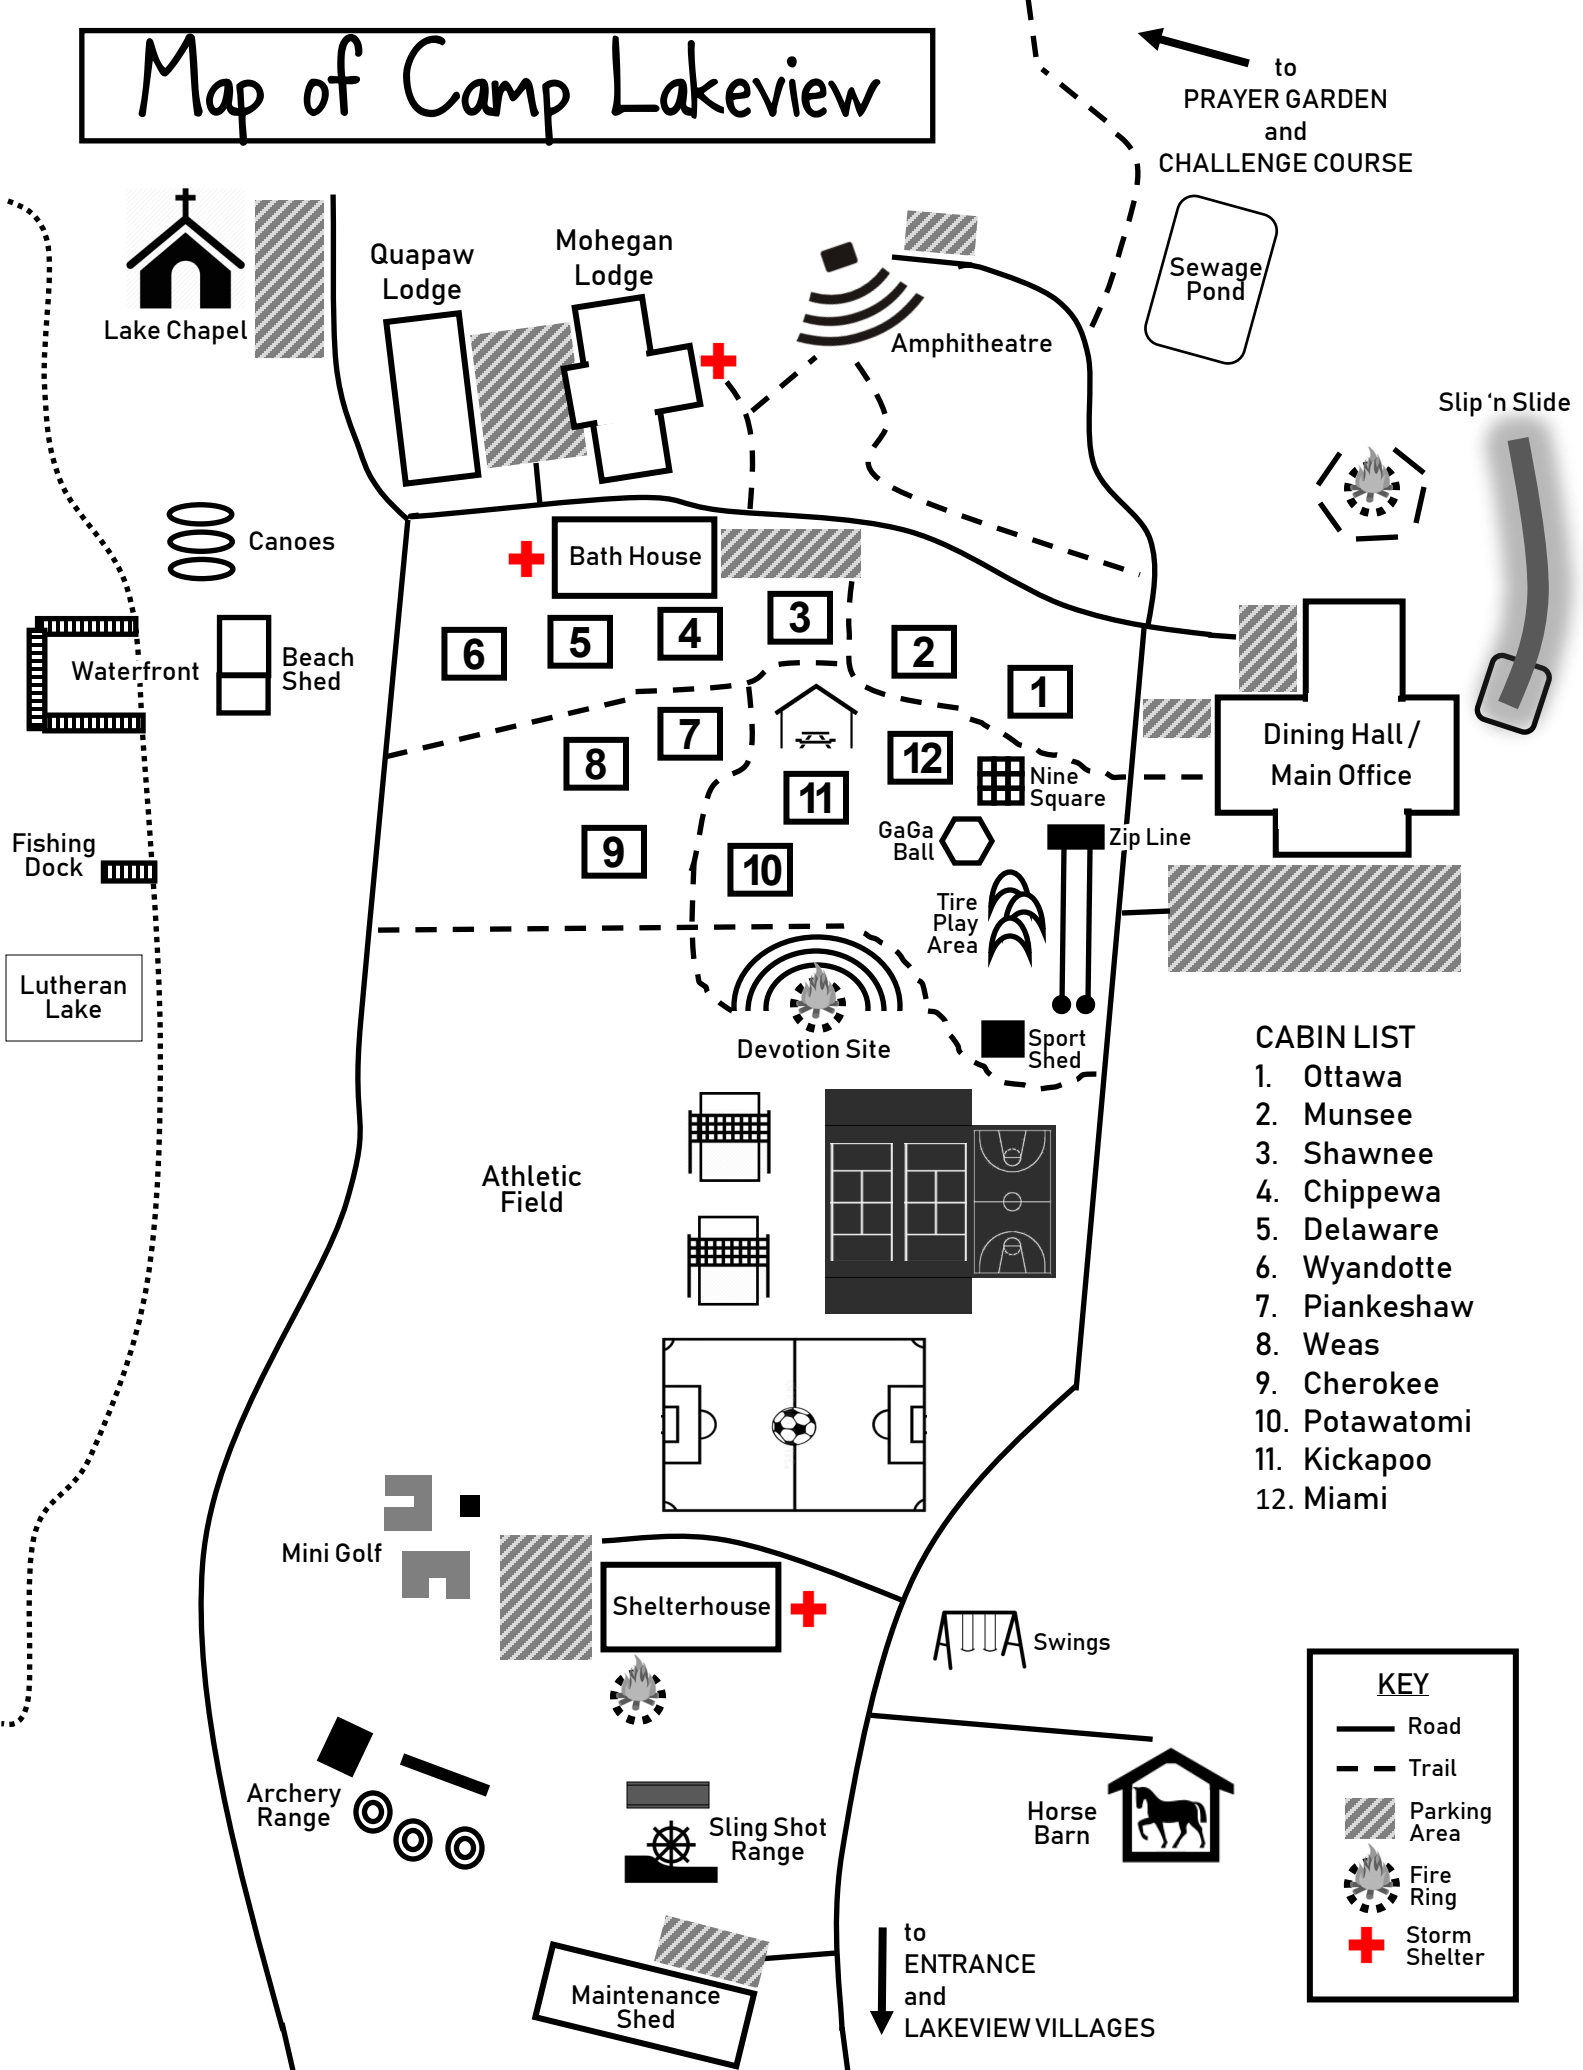

Map of Camp Lakeview

to
PRAYER GARDEN
and
CHALLENGE COURSE

Slip 'n Slide

CABIN LIST

1. Ottawa
2. Munsee
3. Shawnee
4. Chippewa
5. Delaware
6. Wyandotte
7. Piankeshaw
8. Weas
9. Cherokee
10. Potawatomi
11. Kickapoo
12. Miami

KEY

- Road
- Trail
- Parking Area
- Fire Ring
- Storm Shelter

to
ENTRANCE
and
LAKEVIEW VILLAGES

Horse Barn

Swings

Maintenance Shed

Sling Shot Range

Archery Range

Shelterhouse

Mini Golf

Athletic Field

Devotion Site

Sport Shed

Tire Play Area

GaGa Ball

Zip Line

6

Bath House

Canoes

Beach Shed

Waterfront

Fishing Dock

Lutheran Lake

Lake Chapel