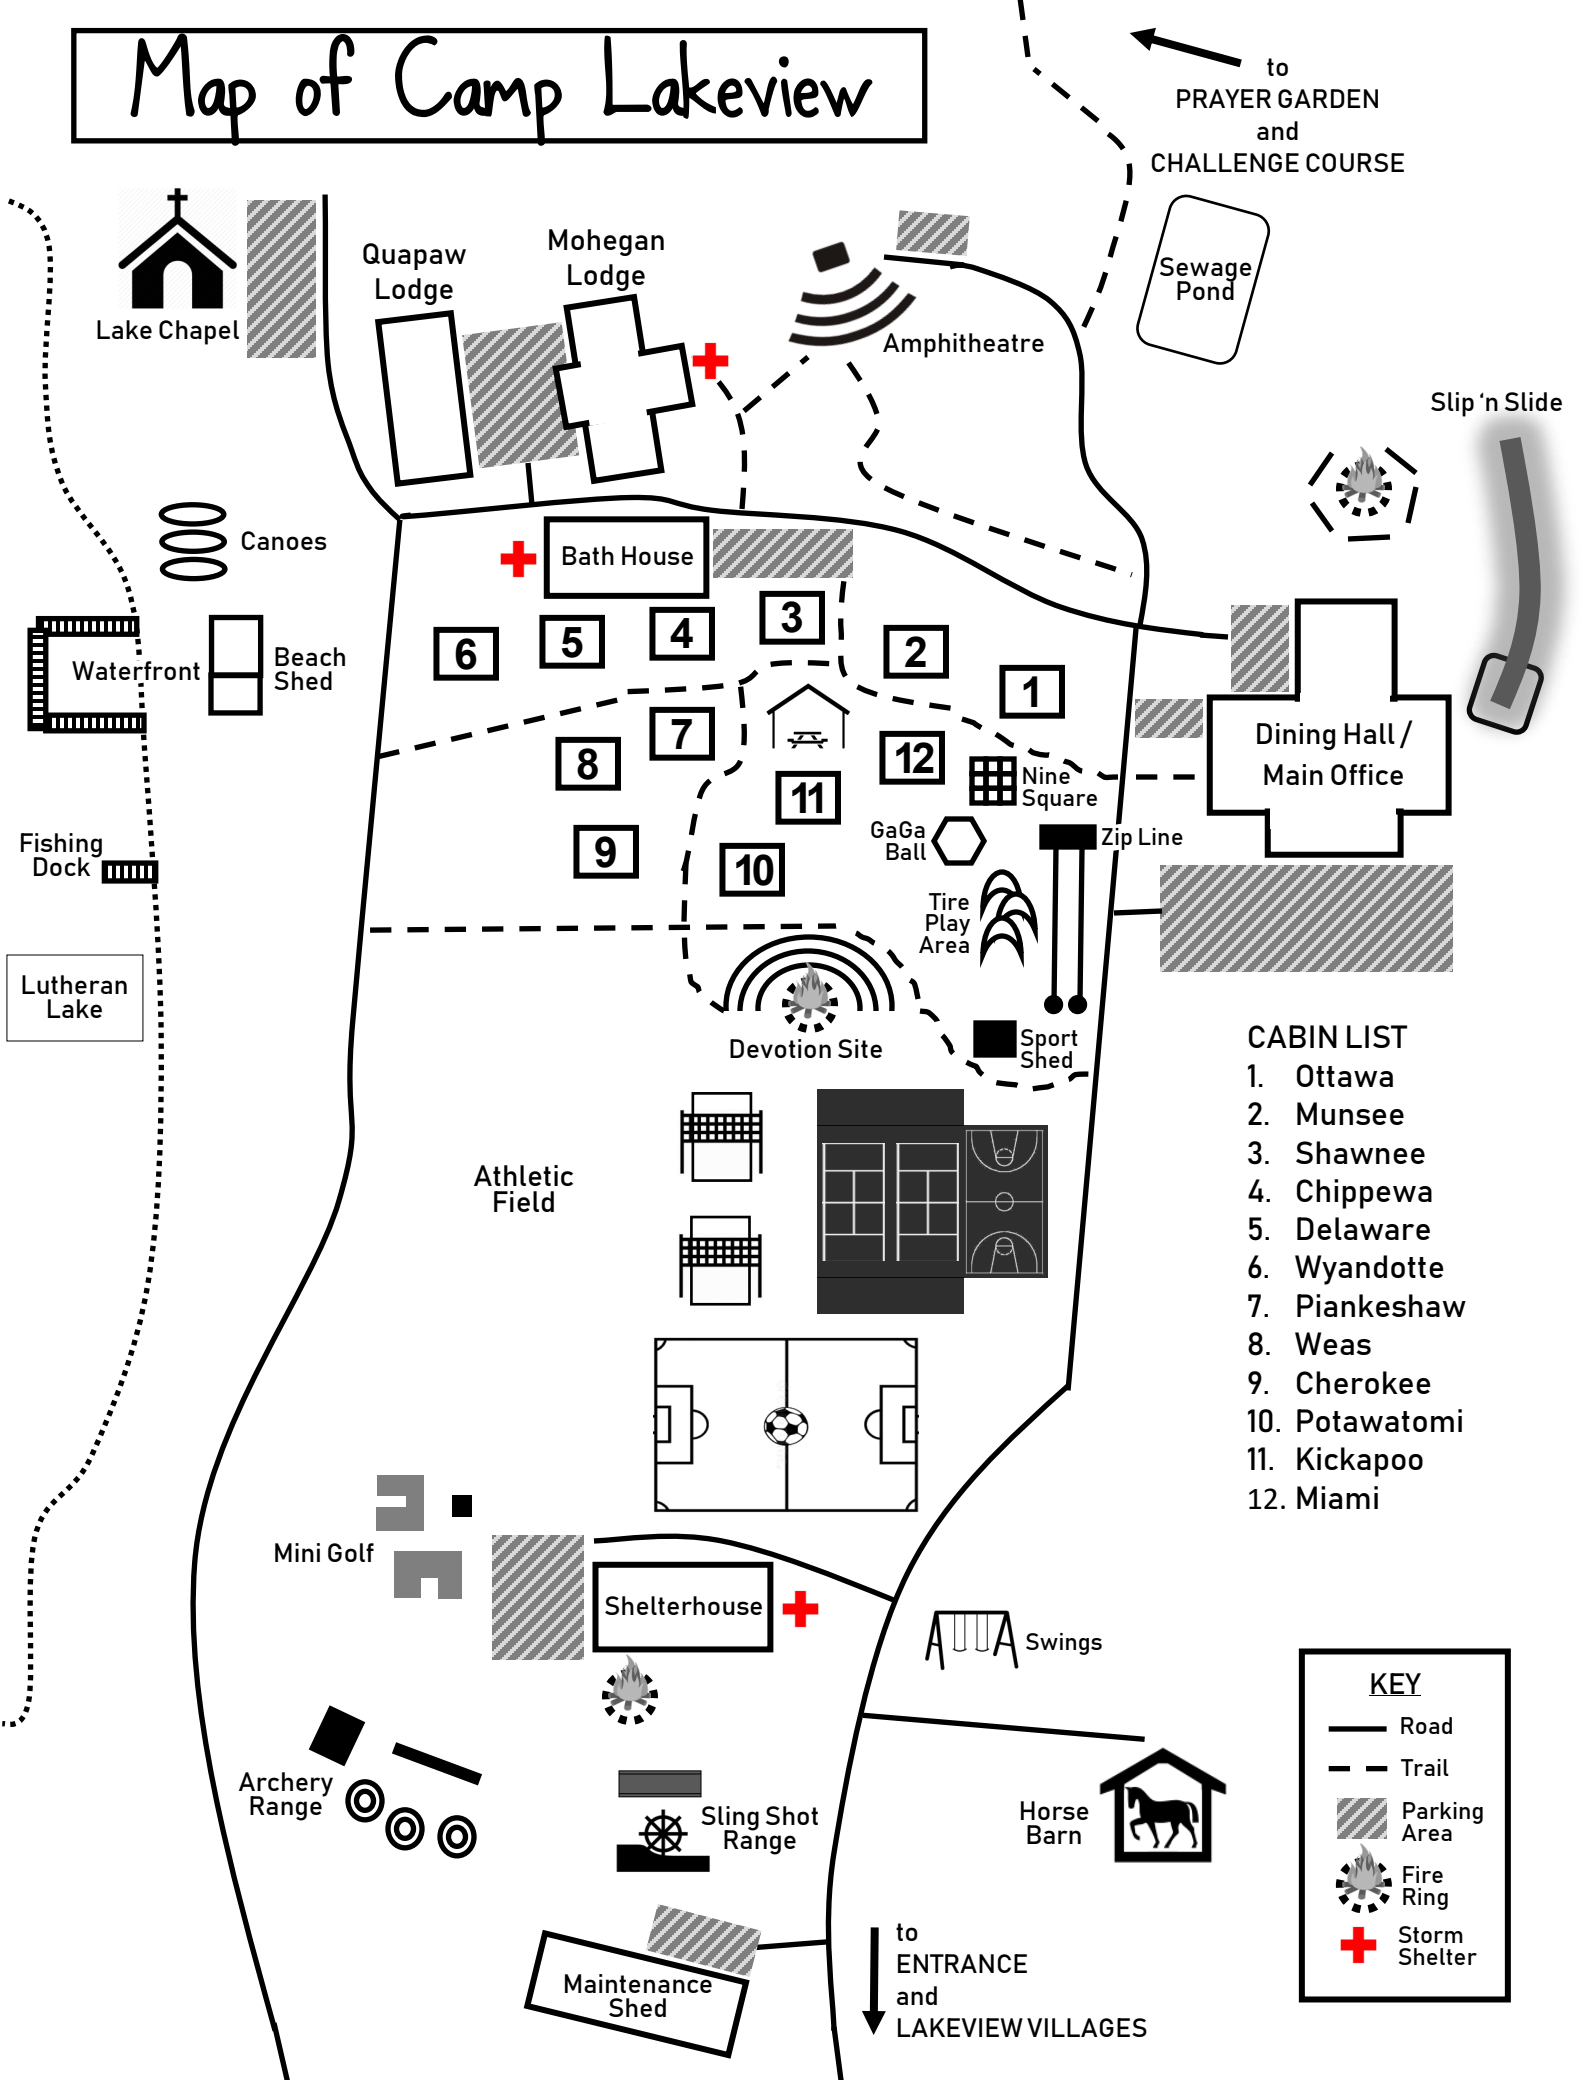

Map of Camp Lakeview

to
PRAYER GARDEN
and
CHALLENGE COURSE

Slip 'n Slide

Dining Hall /
Main Office

CABIN LIST

1. Ottawa
2. Munsee
3. Shawnee
4. Chippewa
5. Delaware
6. Wyandotte
7. Piankeshaw
8. Weas
9. Cherokee
10. Potawatomi
11. Kickapoo
12. Miami

KEY

- Road
- Trail
- Parking Area
- Fire Ring
- Storm Shelter

to
ENTRANCE
and
LAKEVIEW VILLAGES

Horse Barn

Swings

Shelterhouse

Sling Shot Range

Archery Range

5

6

Bath House

Amphitheatre

Mohegan Lodge

Quapaw Lodge

Lake Chapel

Canoes

Beach Shed

Waterfront

Fishing Dock

Lutheran Lake

Maintenance Shed